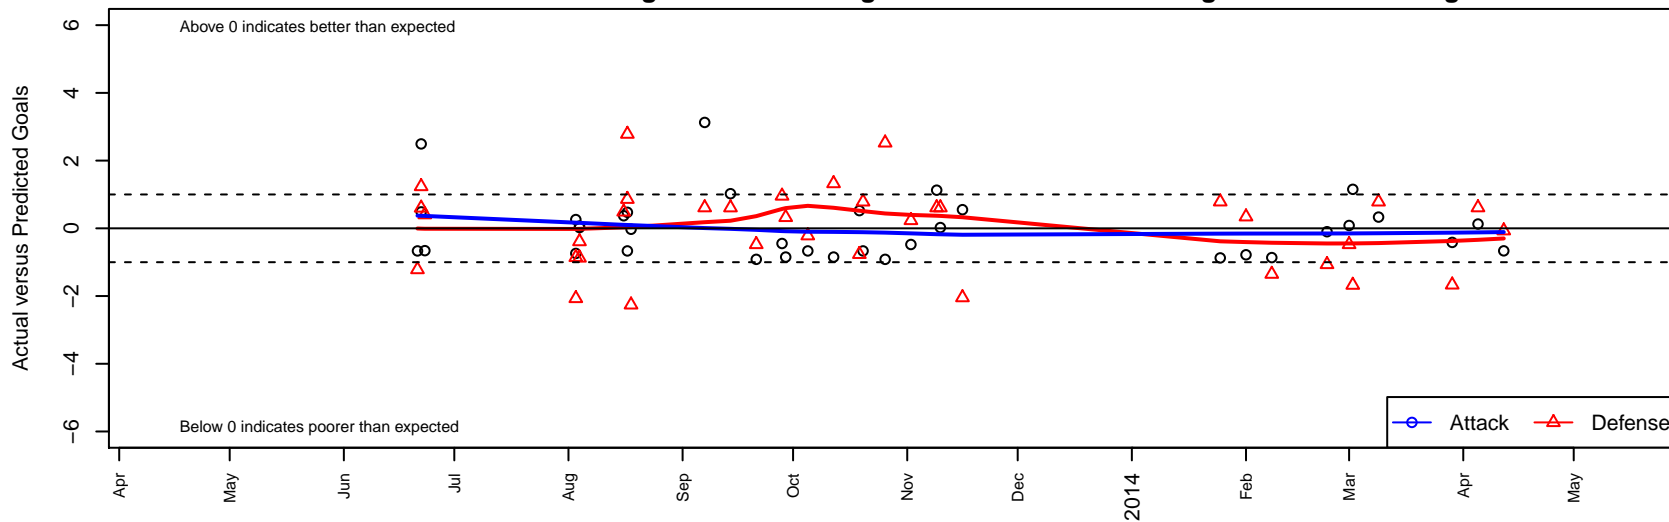

Highline Premier Red B99

Dots are actual minus expected GF (blue circles) and GA (red triangles).

Blue line is smoothed change in attack strength. Red is smoothed change in defense strength.